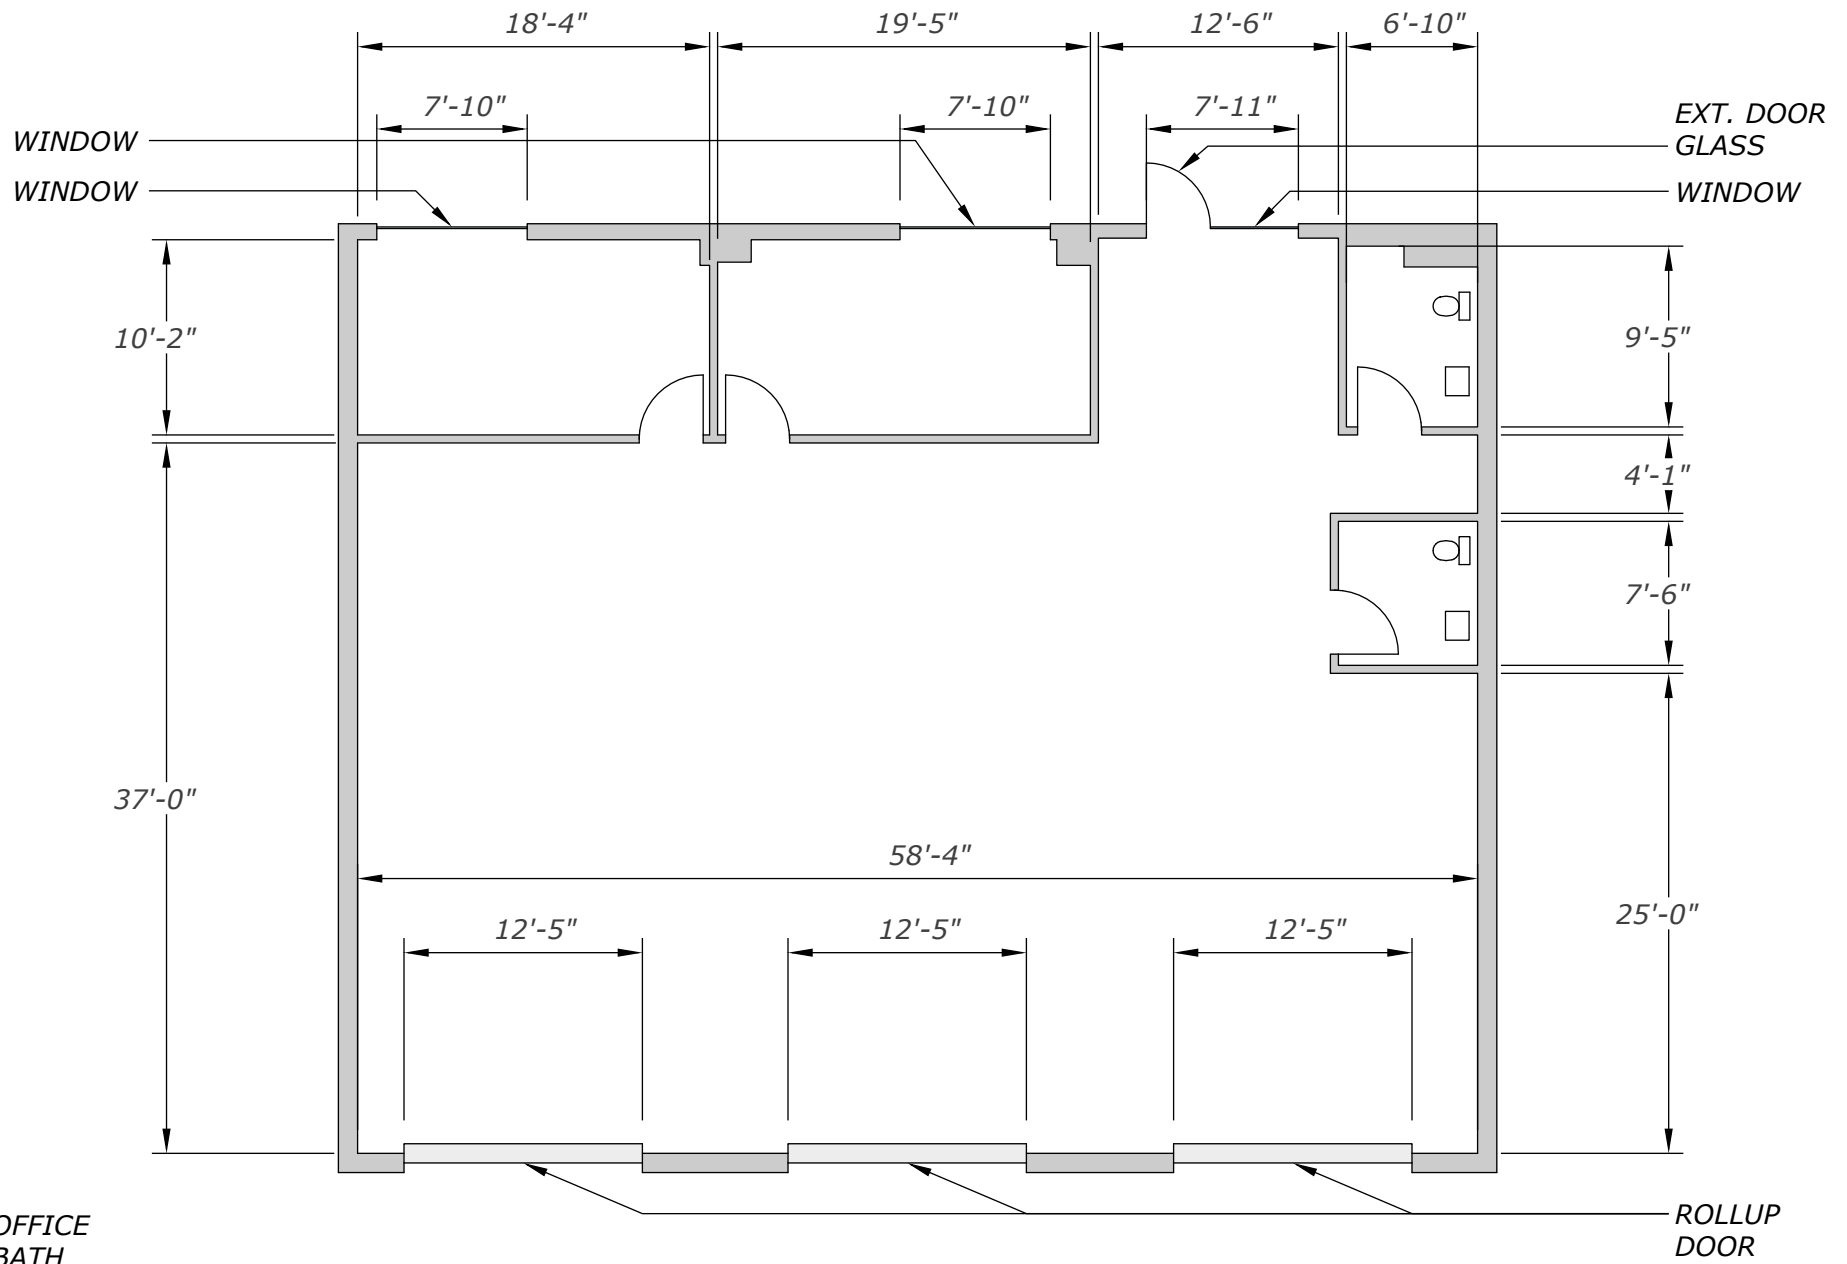

4345 CREEK PARK DRIVE ::

March 18, 2022 ::

4345 Creek Park Drive, Suite 300, Suwanee, Georgia 30024 ::

OFFICE SQFT - 414
 WH SQFT - 2,430
 TOTAL SQFT - 2,844