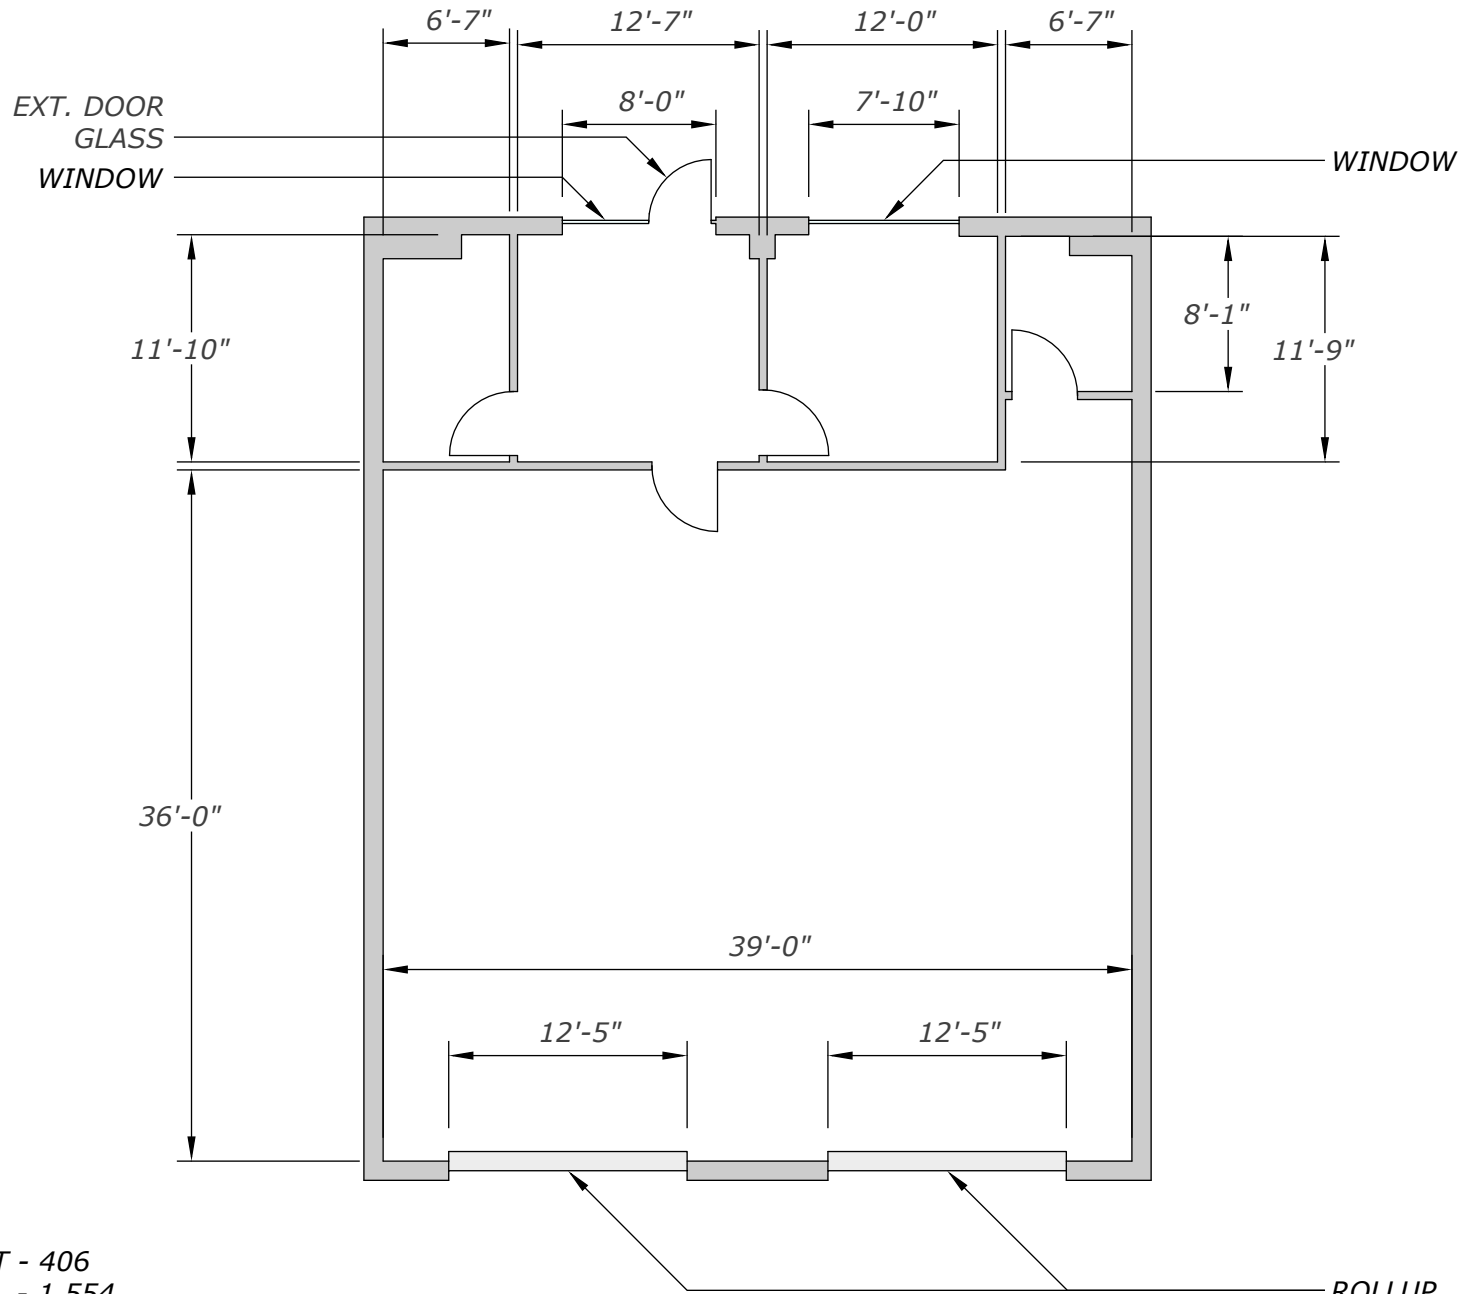

4345 CREEK PARK DRIVE ::

March 18, 2022 ::

4345 Creek Park Drive, Suite 200, Suwanee, Georgia 30024 ::

1 OFFICE
2 BATH

OFFICE SQFT - 406
WH SQFT - 1,554
TOTAL SQFT - 1,960