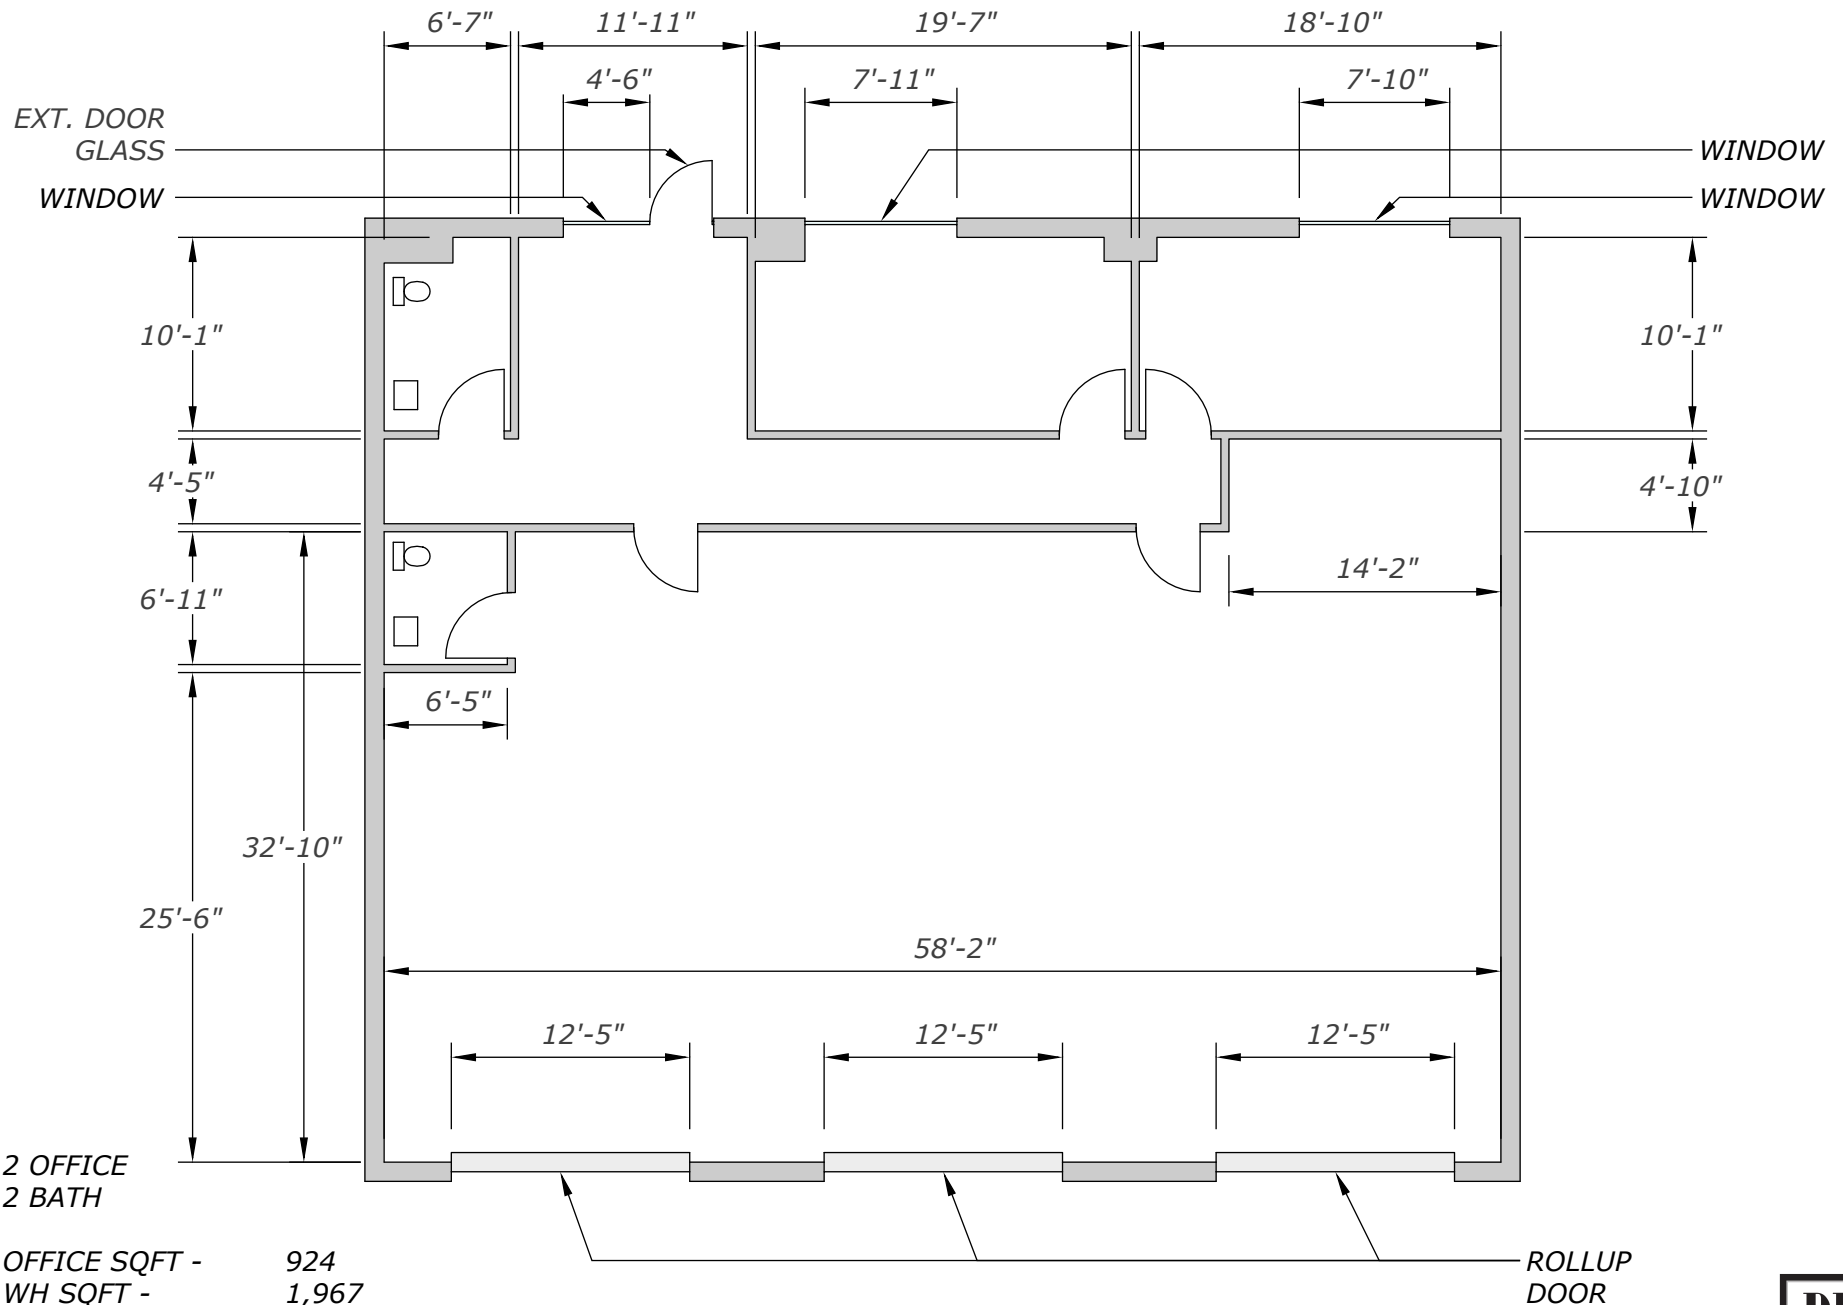

**4345 CREEK PARK DRIVE ::**

March 18, 2022 ::

4345 Creek Park Drive, Suite 100, Suwanee, Georgia 30096 ::

OFFICE SQFT - 924  
 WH SQFT - 1,967  
 TOTAL SQFT - 2,891