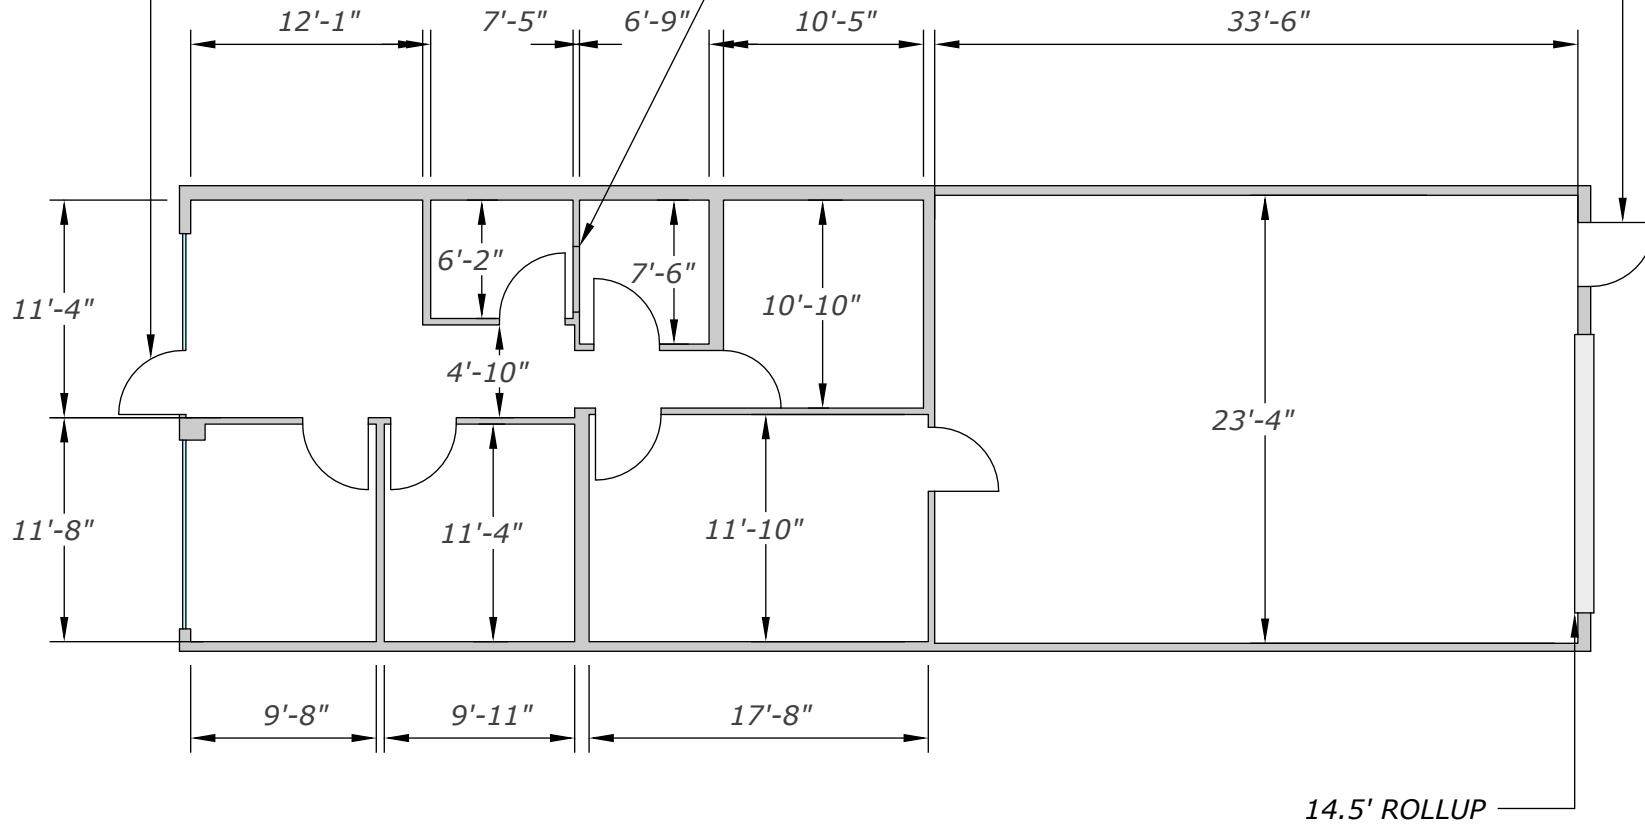

**4275 CREEK PARK DRIVE ::**

September 27, 2016 ::

4275 Creek Park Drive, Suite 600, Suwanee, Georgia 30096 ::

GLASS EXT.  
DOOR

STEEL DOOR

STEEL EXT.  
DOOR

14.5' ROLLUP

4 OFFICE  
1 BATH

OFFICE SQFT - 867  
WH SQFT - 781  
TOTAL SQFT - 1,648