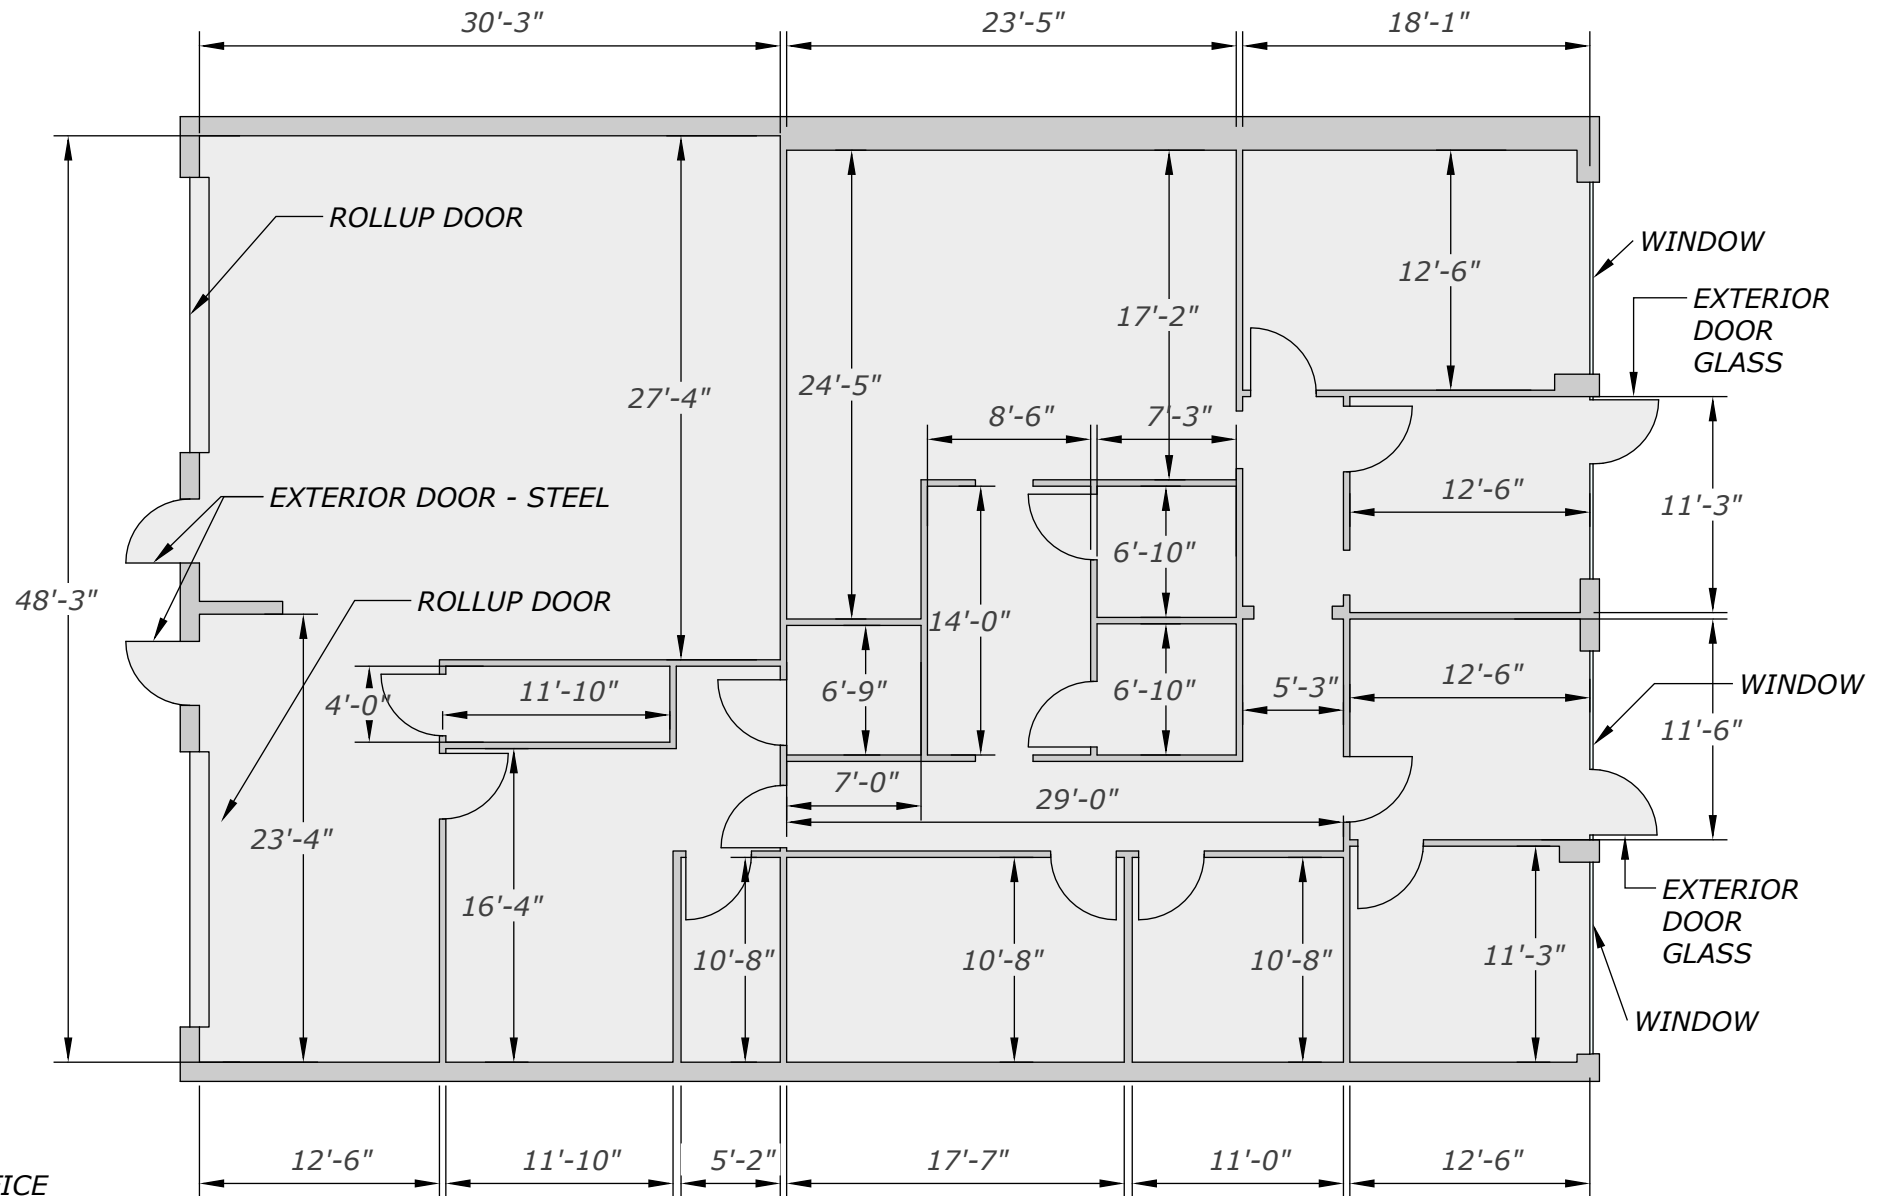

4275 Creek Park Drive Suite 100-200 ::

June 15, 2016 ::

4275 Creek Park Drive, Suite 100-200, Suwanee, GA 30024::

5 OFFICE
3 BATH

OFFICE SQFT - 2,050
WH SQFT - 1,450
TOTAL SQFT - 3,500