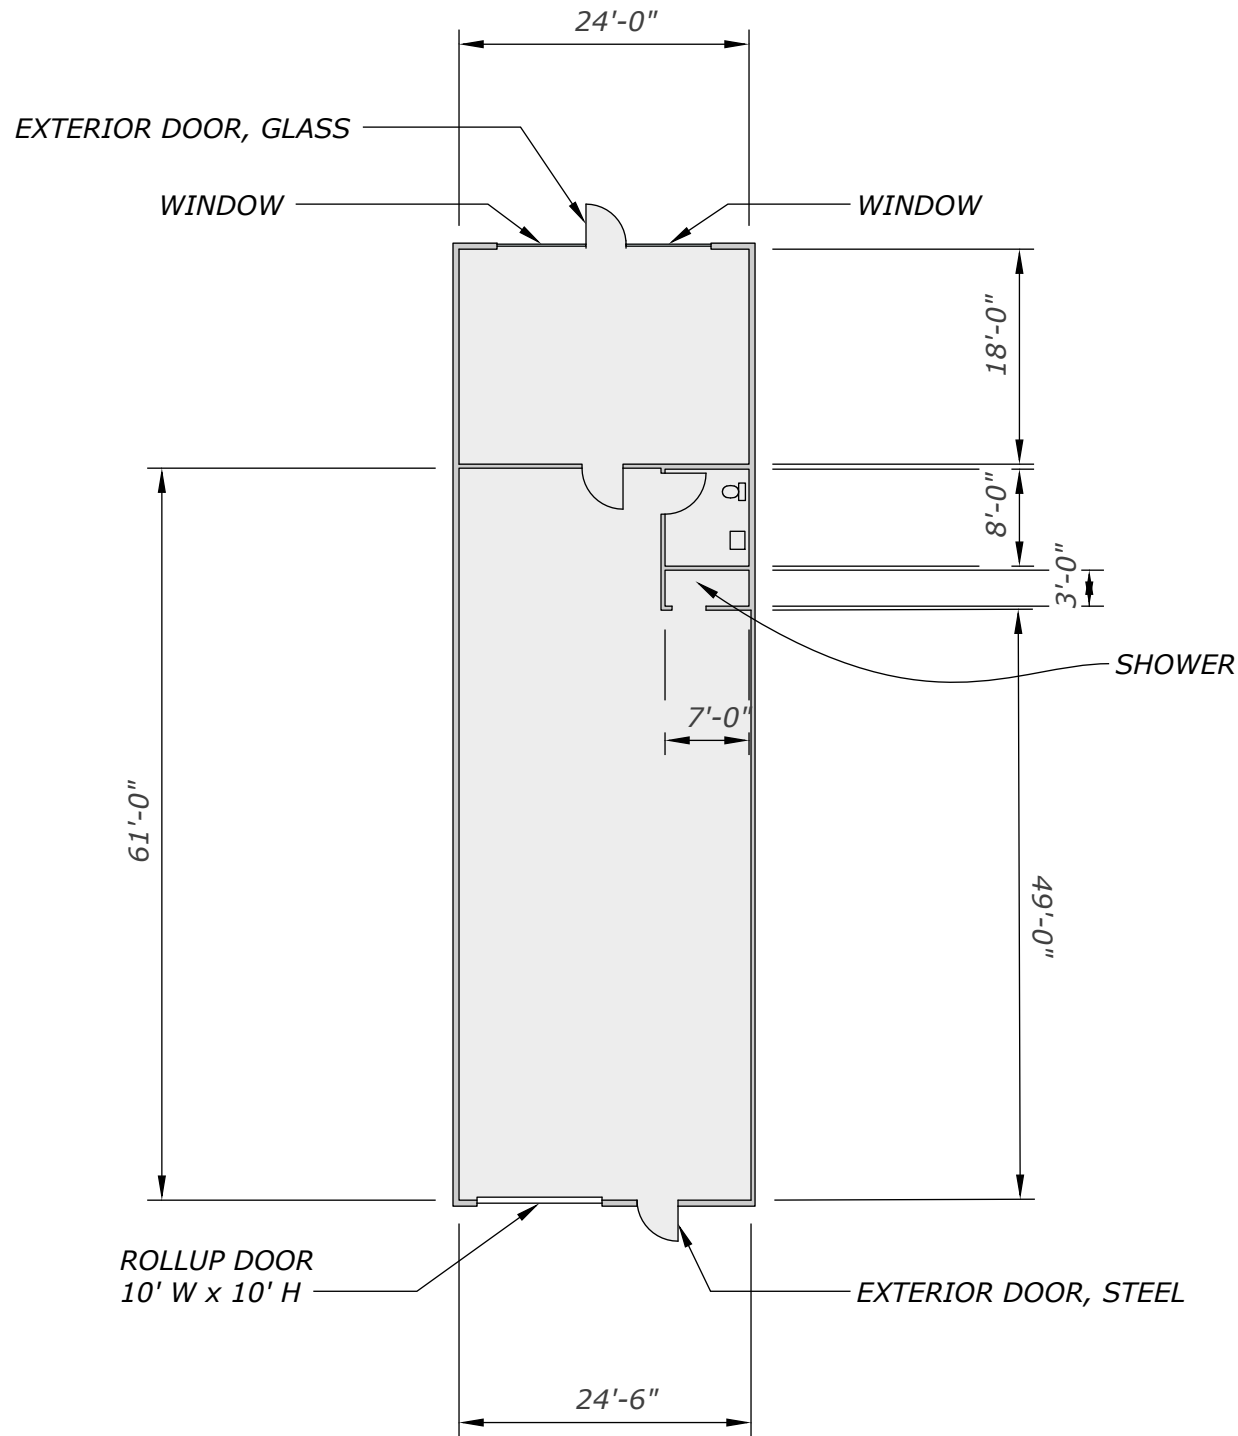

**4260 Creek Park Drive, Suite C ::**

June 24, 2016 ::

4260 Creek Park Drive, Suite C, Suwanee, GA 30024::

- 1 OFFICE
- 1 BATH
- 1 SHOWER

OFFICE SQFT	- 450
WAREHOUSE SQFT	- 1,475
TOTAL SQFT	- 1,925