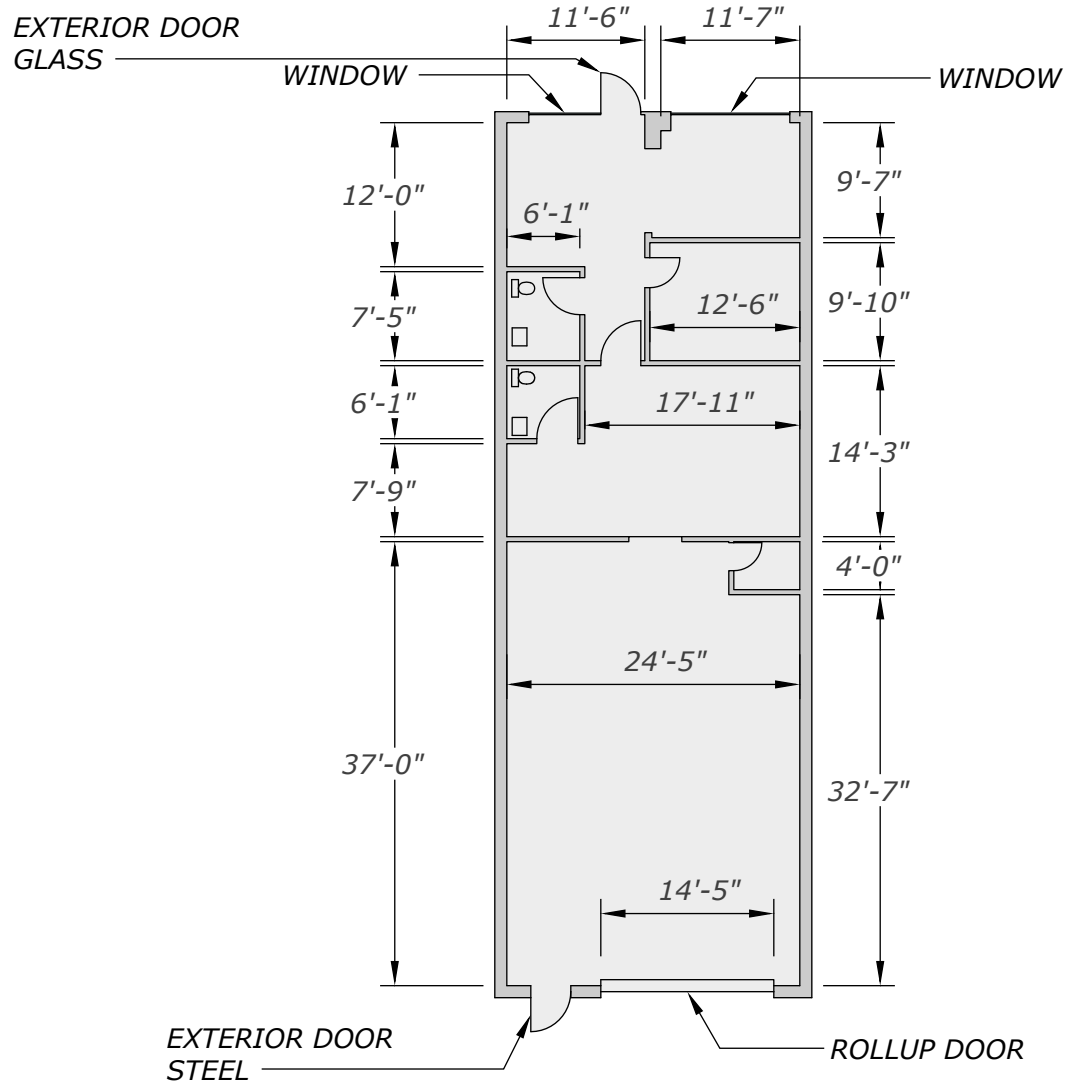

**4275 CREEK PARK DRIVE ::**

October 21, 2015 ::

4275 Creek Park Drive, Suite 500, Suwanee, Georgia 30024 ::

1 OFFICE  
2 BATH

OFFICE SQFT - 480  
WH SQFT - 1,248  
TOTAL SQFT - 1,728