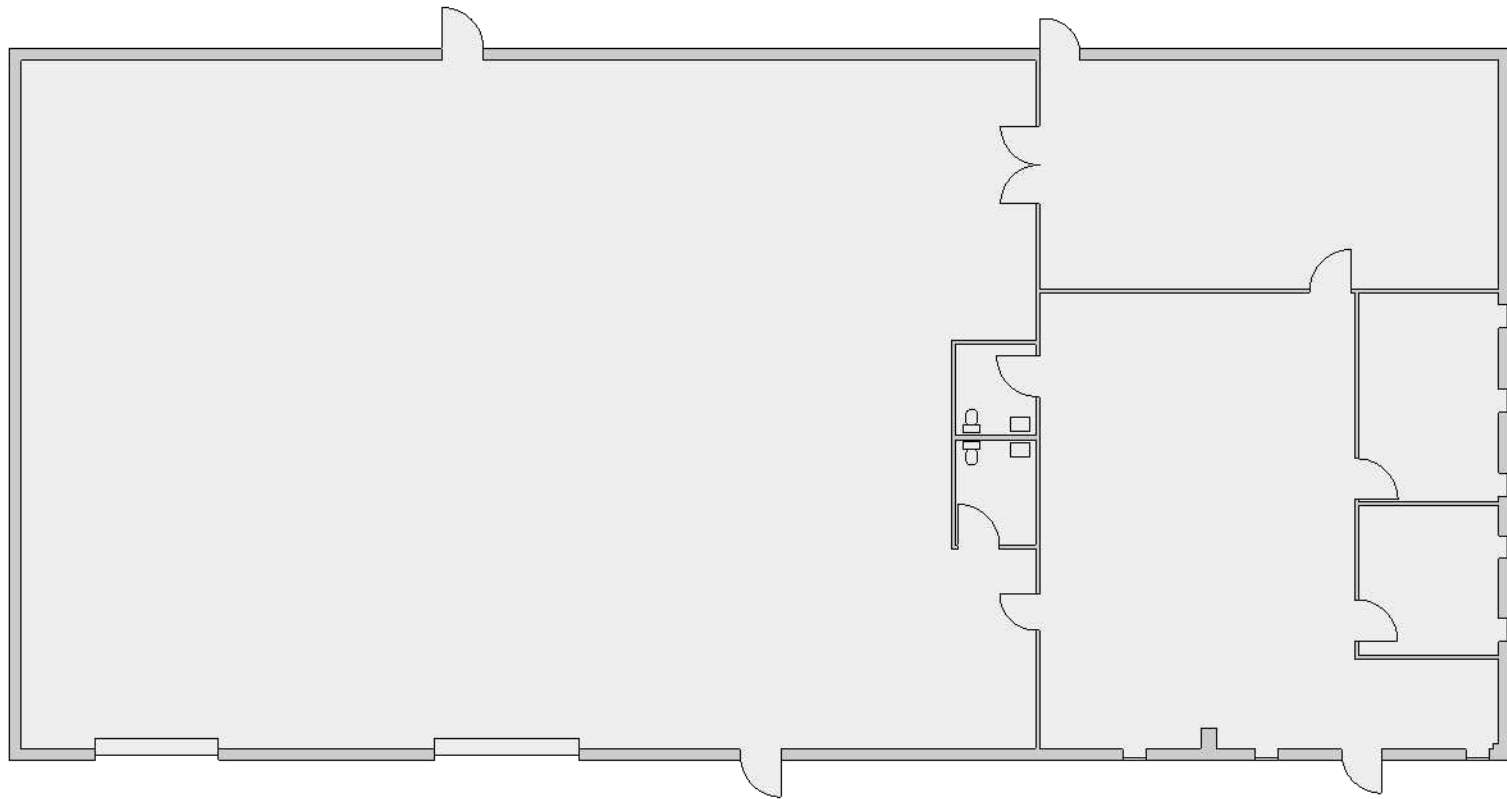

4317 BROGDON PLACE COVE

7195 Sqft Total
Office 2,320 Sqft
Warehouse 4,875 Sqft

4317 BROGDON PLACE COVE
Warehouse

4317 BROGDON PLACE COVE
Office