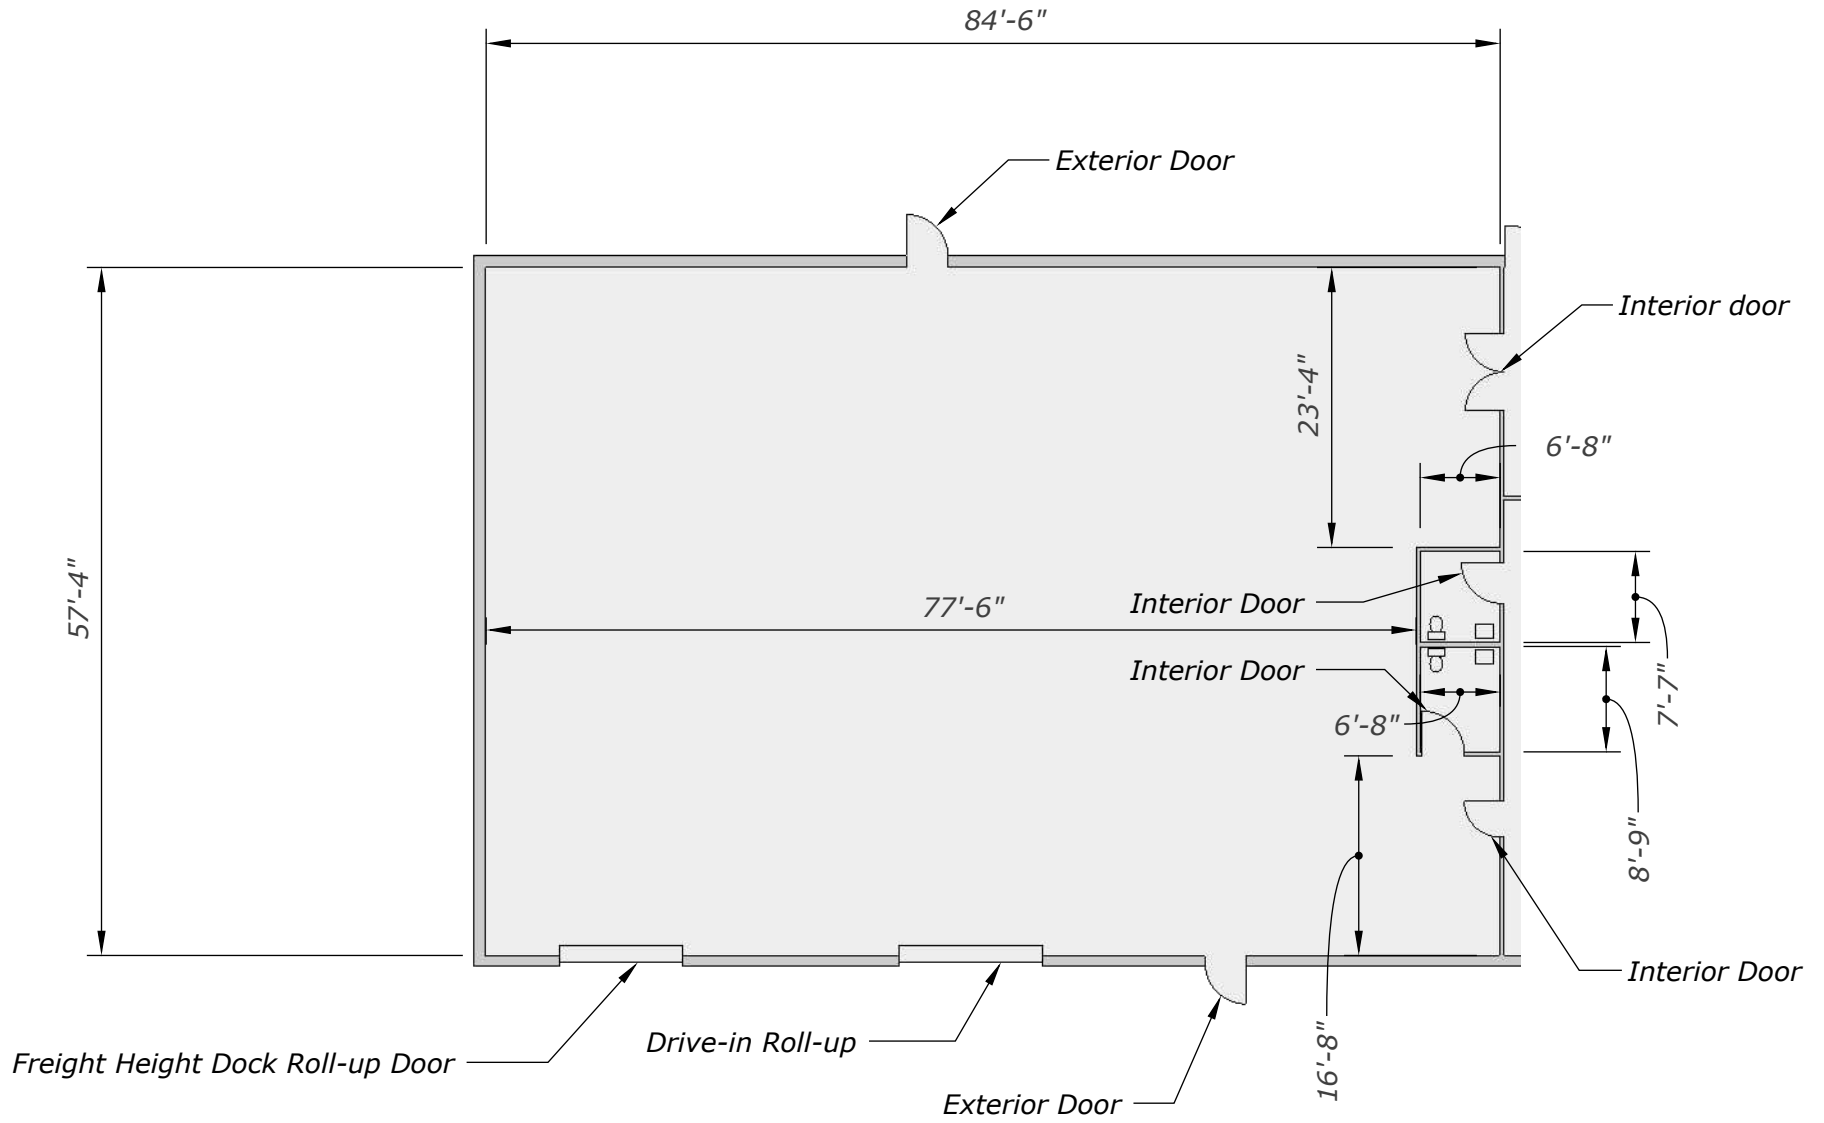

4317 BROGDON PLACE COVE

7195 Sqft Total
Office 2,320 Sqft
Warehouse 4,875 Sqft

4317 BROGDON PLACE COVE
Warehouse

4317 BROGDON PLACE COVE
Office