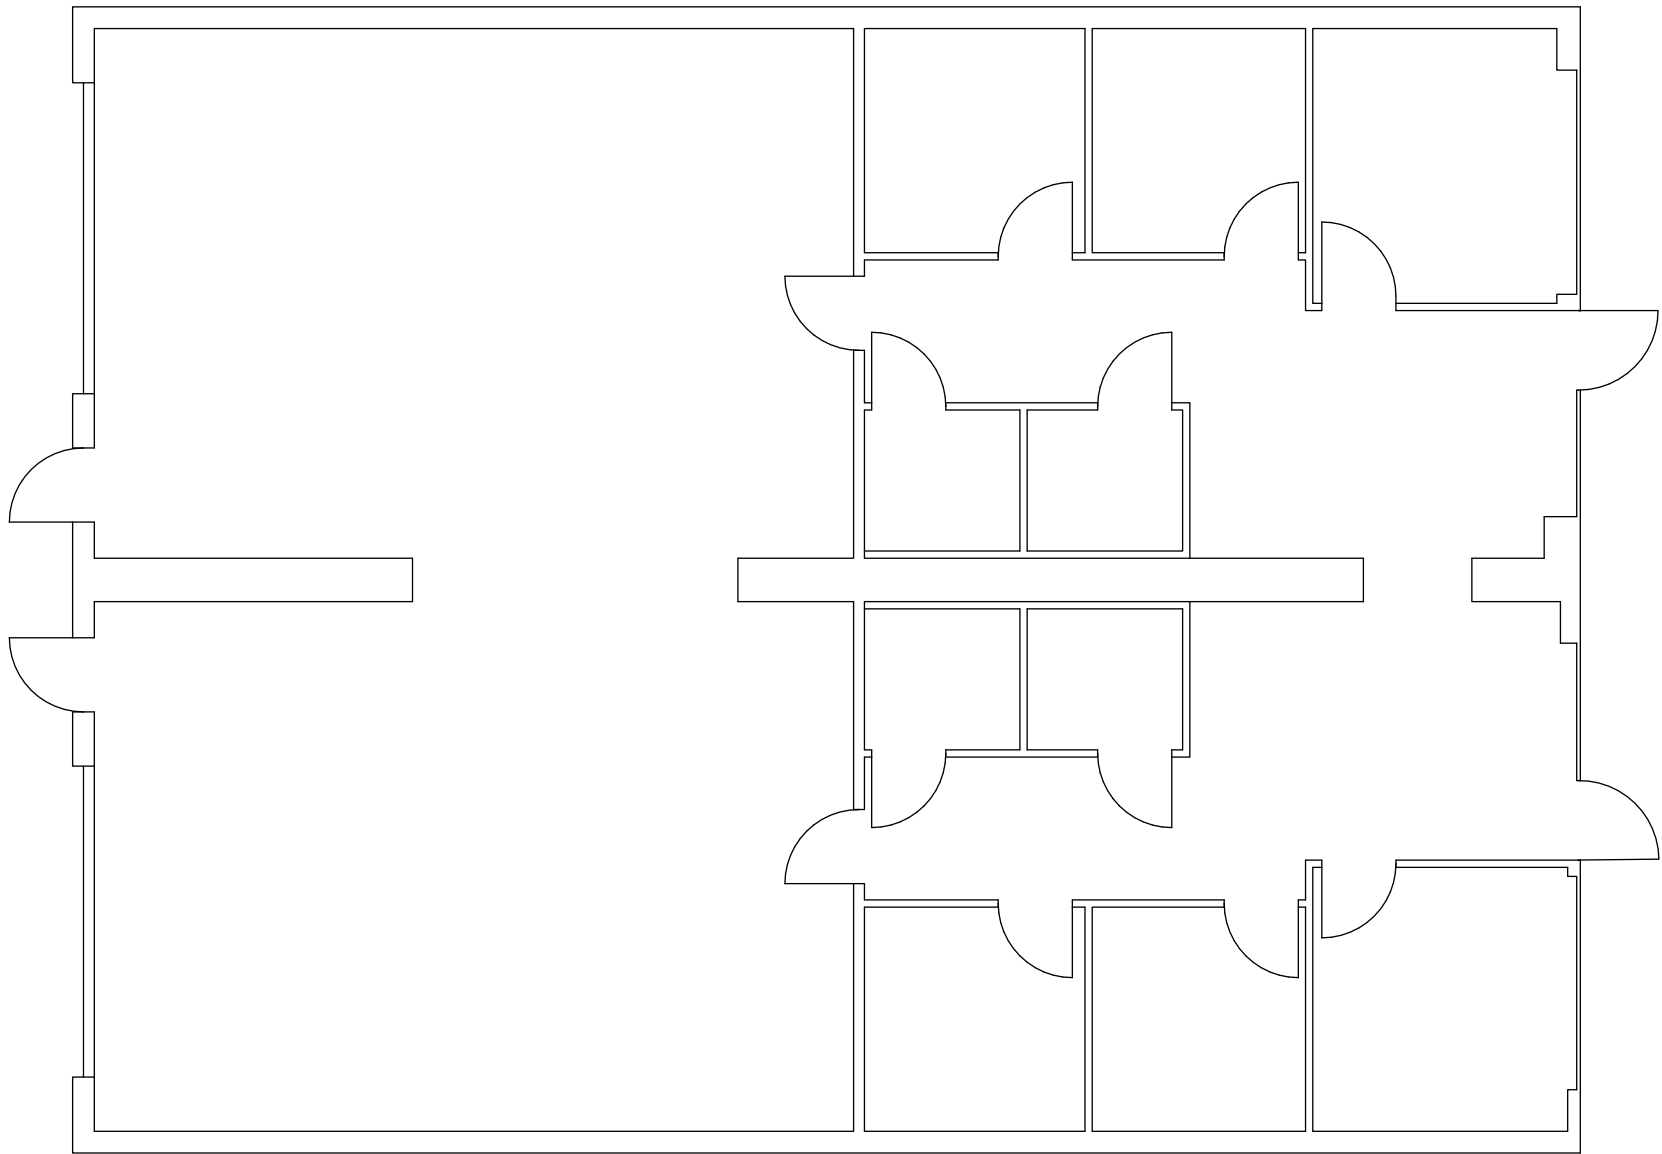

4270 Creek Park Drive Suite 500-600
 4 Bathroom
 6 Office

1,750 SQFT Office
 1,920 SQFT Warehouse
 3,670 SQFT Total

4270 Creek Park Drive Suite 500-600

4 Bathroom

6 Office

1,750 SQFT Office

1,920 SQFT Warehouse

3,670 SQFT Total